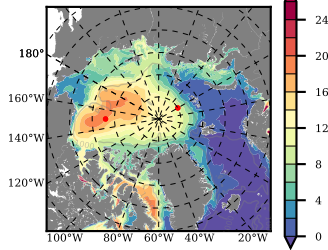

BCTGR273CFSR mean FWC (m) over 1998

Mean FWC (m) from BG Obs Sys. (Proshutinsky et al. GRL2018) over year 2003-2017

Mean FWC (m) from Init State

BCTGR273CFSR mean SSH anomaly

Mean DOT from Armitage et al. 2017 2003-2014