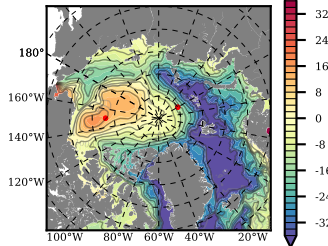

BCTGR273CFSR mean FWC (m) over 1998

Mean FWC (m) from BG Obs Sys. (Proshutinsky et al. GRL2018) over year 2003-2017

Mean FWC (m) from Init State

BCTGR273CFSR mean SSH anomaly

Mean DOT from Armitage et al. 2017 2003-2014