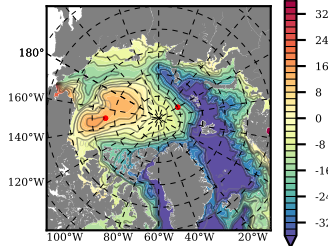

BCTGR273CFSR mean FWC (m) over 1999

Mean FWC (m) from BG Obs Sys. (Proshutinsky et al. GRL2018) over year 2003-2017

Mean FWC (m) from Init State

BCTGR273CFSR mean SSH anomaly

Mean DOT from Armitage et al. 2017 2003-2014