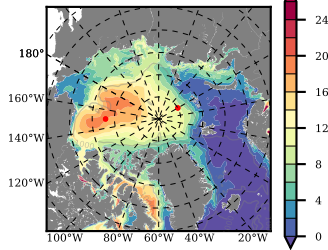

BCTGR273CFSR mean FWC (m) over 1999

Mean FWC (m) from BG Obs Sys. (Proshutinsky et al. GRL2018) over year 2003-2017

Mean FWC (m) from Init State

BCTGR273CFSR mean SSH anomaly

Mean DOT from Armitage et al. 2017 2003-2014