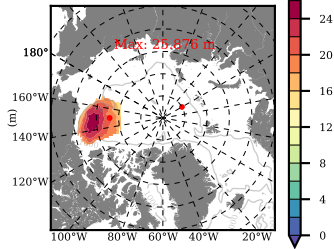

BCTGR273CFSR mean FWC (m) over 2000

Mean FWC (m) from BG Obs Sys. (Proshutinsky et al. GRL2018) over year 2003-2017

Mean FWC (m) from Init State

BCTGR273CFSR mean SSH anomaly

Mean DOT from Armitage et al. 2017 2003-2014