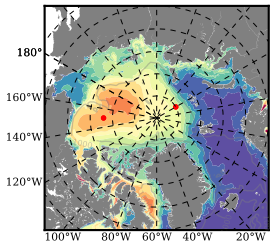

BCTGR273CFSR mean FWC (m) over 2000

Mean FWC (m) from BG Obs Sys. (Proshutinsky et al. GRL2018) over year 2003-2017

Mean FWC (m) from Init State

BCTGR273CFSR mean SSH anomaly

Mean DOT from Armitage et al. 2017 2003-2014