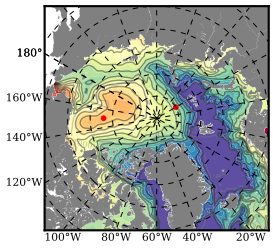

BCTGR273CFSR mean FWC (m) over 2000

Mean FWC (m) from BG Obs Sys. (Proshutinsky et al. GRL2018) over year 2003-2017

Mean FWC (m) from Init State

BCTGR273CFSR mean SSH anomaly

Mean DOT from Armitage et al. 2017 2003-2014