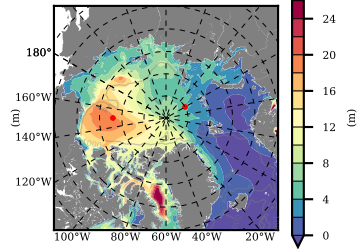

BCTGR273CFSR mean FWC (m) over 2000

Mean FWC (m) from BG Obs Sys. (Proshutinsky et al. GRL2018) over year 2003-2017

Mean FWC (m) from Init State

BCTGR273CFSR mean SSH anomaly

Mean DOT from Armitage et al. 2017 2003-2014