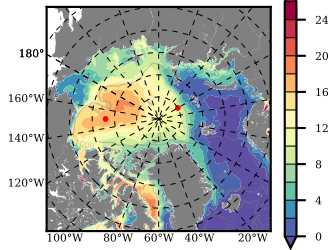

BCTGR273CFSR mean FWC (m) over 2001

Mean FWC (m) from BG Obs Sys. (Proshutinsky et al. GRL2018) over year 2003-2017

Mean FWC (m) from Init State

BCTGR273CFSR mean SSH anomaly

Mean DOT from Armitage et al. 2017 2003-2014