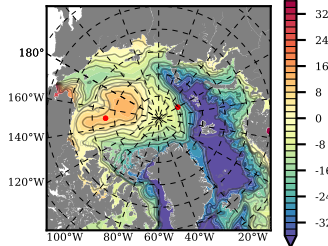

BCTGR273CFSR mean FWC (m) over 2001

Mean FWC (m) from BG Obs Sys. (Proshutinsky et al. GRL2018) over year 2003-2017

Mean FWC (m) from Init State

BCTGR273CFSR mean SSH anomaly

Mean DOT from Armitage et al. 2017 2003-2014