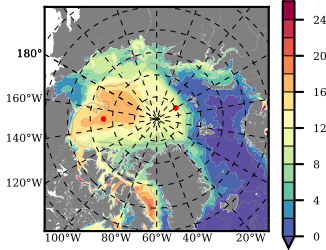

BCTGR273CFSR mean FWC (m) over 2002

Mean FWC (m) from BG Obs Sys. (Proshutinsky et al. GRL2018) over year 2003-2017

Mean FWC (m) from Init State

BCTGR273CFSR mean SSH anomaly

Mean DOT from Armitage et al. 2017 2003-2014