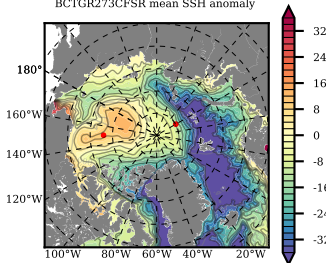

BCTGR273CFSR mean FWC (m) over 2002

Mean FWC (m) from BG Obs Sys. (Proshutinsky et al. GRL2018) over year 2003-2017

Mean FWC (m) from Init State

BCTGR273CFSR mean SSH anomaly

Mean DOT from Armitage et al. 2017 2003-2014