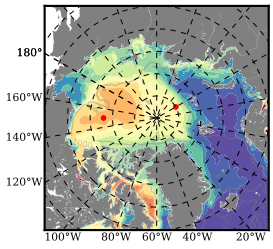

BCTGR273CFSR mean FWC (m) over 2003

Mean FWC (m) from BG Obs Sys. (Proshutinsky et al. GRL2018) over year 2003

Mean FWC (m) from Init State

BCTGR273CFSR mean SSH anomaly

Mean DOT from Armitage et al. 2017 2003