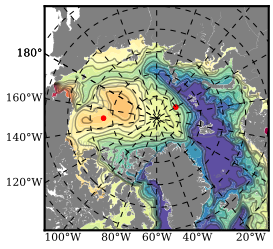

BCTGR273CFSR mean FWC (m) over 2003

Mean FWC (m) from BG Obs Sys. (Proshutinsky et al. GRL2018) over year 2003

Mean FWC (m) from Init State

BCTGR273CFSR mean SSH anomaly

Mean DOT from Armitage et al. 2017 2003