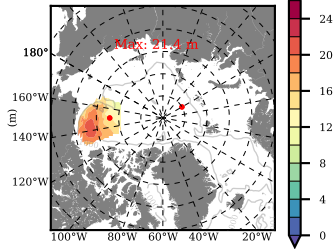

BCTGR273CFSR mean FWC (m) over 2003

Mean FWC (m) from BG Obs Sys. (Proshutinsky et al. GRL2018) over year 2003

Mean FWC (m) from Init State

BCTGR273CFSR mean SSH anomaly

Mean DOT from Armitage et al. 2017 2003