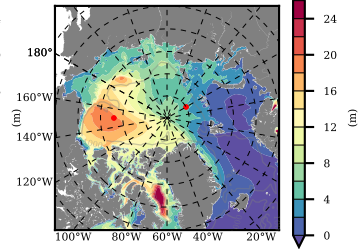

BCTGR273CFSR mean FWC (m) over 2004

Mean FWC (m) from BG Obs Sys. (Proshutinsky et al. GRL2018) over year 2004

Mean FWC (m) from Init State

BCTGR273CFSR mean SSH anomaly

Mean DOT from Armitage et al. 2017 2004