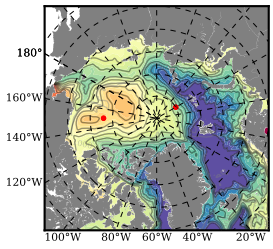

BCTGR273CFSR mean FWC (m) over 2004

Mean FWC (m) from BG Obs Sys. (Proshutinsky et al. GRL2018) over year 2004

Mean FWC (m) from Init State

BCTGR273CFSR mean SSH anomaly

Mean DOT from Armitage et al. 2017 2004