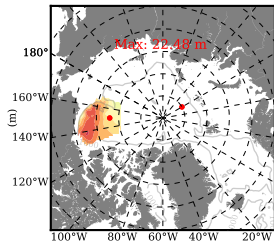

BCTGR273CFSR mean FWC (m) over 2004

Mean FWC (m) from BG Obs Sys. (Proshutinsky et al. GRL2018) over year 2004

Mean FWC (m) from Init State

BCTGR273CFSR mean SSH anomaly

Mean DOT from Armitage et al. 2017 2004