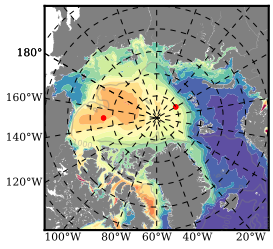

BCTGR273CFSR mean FWC (m) over 2004

Mean FWC (m) from BG Obs Sys. (Proshutinsky et al. GRL2018) over year 2004

Mean FWC (m) from Init State

BCTGR273CFSR mean SSH anomaly

Mean DOT from Armitage et al. 2017 2004