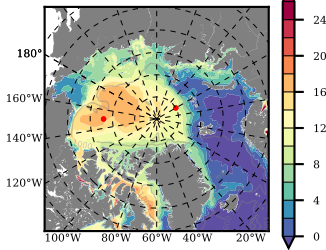

BCTGR273CF5R mean FWC (m) over 2005

Mean FWC (m) from BG Obs Sys. (Proshutinsky et al. GRL2018) over year 2005

Mean FWC (m) from Init State

BCTGR273CF5R mean SSH anomaly

Mean DOT from Armitage et al. 2017 2005