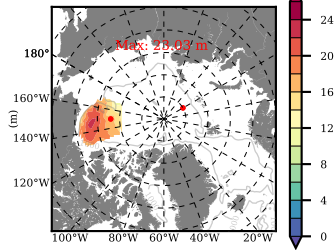

BCTGR273CF5R mean FWC (m) over 2005

Mean FWC (m) from BG Obs Sys. (Proshutinsky et al. GRL2018) over year 2005

Mean FWC (m) from Init State

BCTGR273CF5R mean SSH anomaly

Mean DOT from Armitage et al. 2017 2005