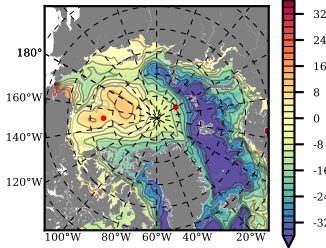

BCTGR273CF5R mean FWC (m) over 2005

Mean FWC (m) from BG Obs Sys. (Proshutinsky et al. GRL2018) over year 2005

Mean FWC (m) from Init State

BCTGR273CF5R mean SSH anomaly

Mean DOT from Armitage et al. 2017 2005