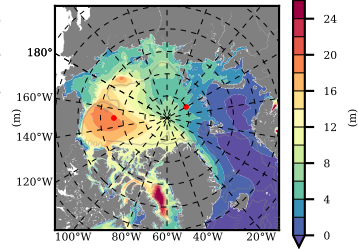

BCTGR273CF5R mean FWC (m) over 2006

Mean FWC (m) from BG Obs Sys. (Proshutinsky et al. GRL2018) over year 2006

Mean FWC (m) from Init State

BCTGR273CF5R mean SSH anomaly

Mean DOT from Armitage et al. 2017 2006