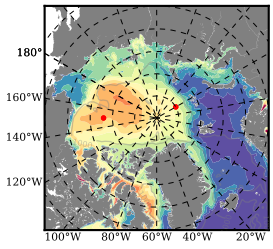

BCTGR273CF5R mean FWC (m) over 2006

Mean FWC (m) from BG Obs Sys. (Proshutinsky et al. GRL2018) over year 2006

Mean FWC (m) from Init State

BCTGR273CF5R mean SSH anomaly

Mean DOT from Armitage et al. 2017 2006