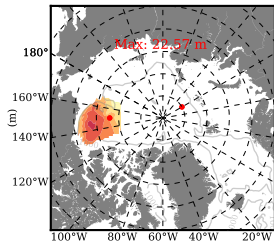

BCTGR273CF5R mean FWC (m) over 2006

Mean FWC (m) from BG Obs Sys. (Proshutinsky et al. GRL2018) over year 2006

Mean FWC (m) from Init State

BCTGR273CF5R mean SSH anomaly

Mean DOT from Armitage et al. 2017 2006