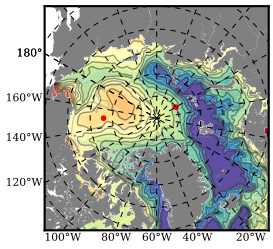

BCTGR273CF5R mean FWC (m) over 2006

Mean FWC (m) from BG Obs Sys. (Proshutinsky et al. GRL2018) over year 2006

Mean FWC (m) from Init State

BCTGR273CF5R mean SSH anomaly

Mean DOT from Armitage et al. 2017 2006