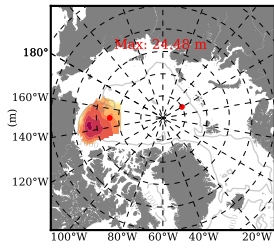

BCTGR273CFSR mean FWC (m) over 2007

Mean FWC (m) from BG Obs Sys. (Proshutinsky et al. GRL2018) over year 2007

Mean FWC (m) from Init State

BCTGR273CFSR mean SSH anomaly

Mean DOT from Armitage et al. 2017 2007