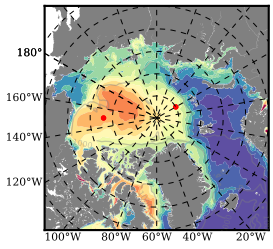

BCTGR273CFSR mean FWC (m) over 2007

Mean FWC (m) from BG Obs Sys. (Proshutinsky et al. GRL2018) over year 2007

Mean FWC (m) from Init State

BCTGR273CFSR mean SSH anomaly

Mean DOT from Armitage et al. 2017 2007