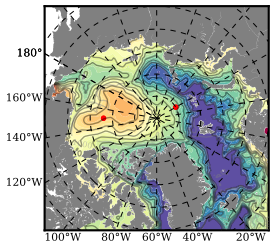

BCTGR273CFSR mean FWC (m) over 2007

Mean FWC (m) from BG Obs Sys. (Proshutinsky et al. GRL2018) over year 2007

Mean FWC (m) from Init State

BCTGR273CFSR mean SSH anomaly

Mean DOT from Armitage et al. 2017 2007