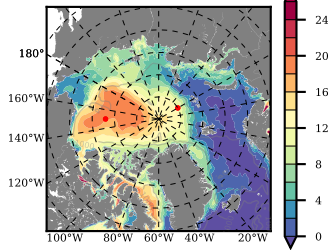

BCTGR273CFSR mean FWC (m) over 2008

Mean FWC (m) from BG Obs Sys. (Proshutinsky et al. GRL2018) over year 2008

Mean FWC (m) from Init State

BCTGR273CFSR mean SSH anomaly

Mean DOT from Armitage et al. 2017 2008