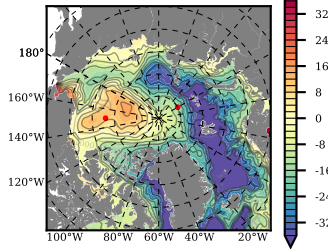

BCTGR273CFSR mean FWC (m) over 2008

Mean FWC (m) from BG Obs Sys. (Proshutinsky et al. GRL2018) over year 2008

Mean FWC (m) from Init State

BCTGR273CFSR mean SSH anomaly

Mean DOT from Armitage et al. 2017 2008