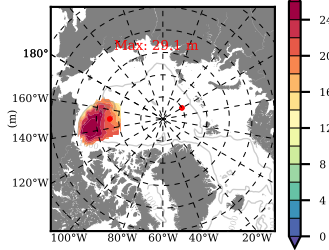

BCTGR273CFSR mean FWC (m) over 2008

Mean FWC (m) from BG Obs Sys. (Proshutinsky et al. GRL2018) over year 2008

Mean FWC (m) from Init State

BCTGR273CFSR mean SSH anomaly

Mean DOT from Armitage et al. 2017 2008