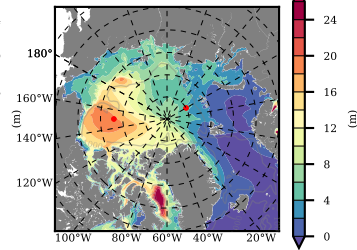

BCTGR273CFSR mean FWC (m) over 2008

Mean FWC (m) from BG Obs Sys. (Proshutinsky et al. GRL2018) over year 2008

Mean FWC (m) from Init State

BCTGR273CFSR mean SSH anomaly

Mean DOT from Armitage et al. 2017 2008