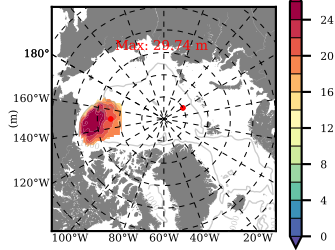

BCTGR273CFRSR mean FWC (m) over 2009

Mean FWC (m) from BG Obs Sys. (Proshutinsky et al. GRL2018) over year 2009

Mean FWC (m) from Init State

BCTGR273CFRSR mean SSH anomaly

Mean DOT from Armitage et al. 2017 2009