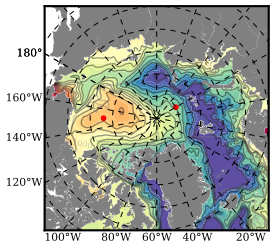

BCTGR273CFRSR mean FWC (m) over 2009

Mean FWC (m) from BG Obs Sys. (Proshutinsky et al. GRL2018) over year 2009

Mean FWC (m) from Init State

BCTGR273CFRSR mean SSH anomaly

Mean DOT from Armitage et al. 2017 2009