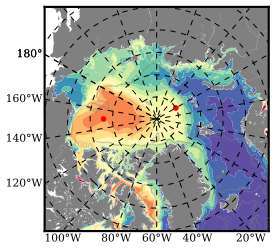

BCTGR273CFRSR mean FWC (m) over 2009

Mean FWC (m) from BG Obs Sys. (Proshutinsky et al. GRL2018) over year 2009

Mean FWC (m) from Init State

BCTGR273CFRSR mean SSH anomaly

Mean DOT from Armitage et al. 2017 2009