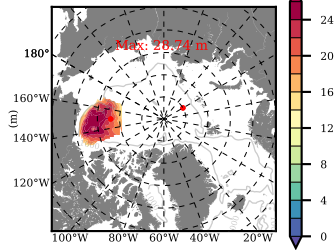

BCTGR273CFSR mean FWC (m) over 2010

Mean FWC (m) from BG Obs Sys. (Proshutinsky et al. GRL2018) over year 2010

Mean FWC (m) from Init State

BCTGR273CFSR mean SSH anomaly

Mean DOT from Armitage et al. 2017 2010