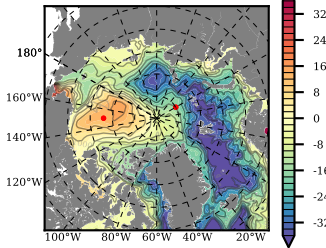

BCTGR273CFSR mean FWC (m) over 2010

Mean FWC (m) from BG Obs Sys. (Proshutinsky et al. GRL2018) over year 2010

Mean FWC (m) from Init State

BCTGR273CFSR mean SSH anomaly

Mean DOT from Armitage et al. 2017 2010