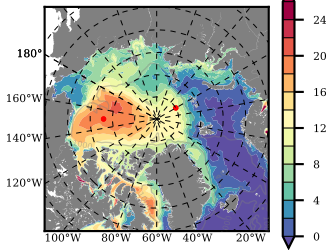

BCTGR273CFSR mean FWC (m) over 2010

Mean FWC (m) from BG Obs Sys. (Proshutinsky et al. GRL2018) over year 2010

Mean FWC (m) from Init State

BCTGR273CFSR mean SSH anomaly

Mean DOT from Armitage et al. 2017 2010