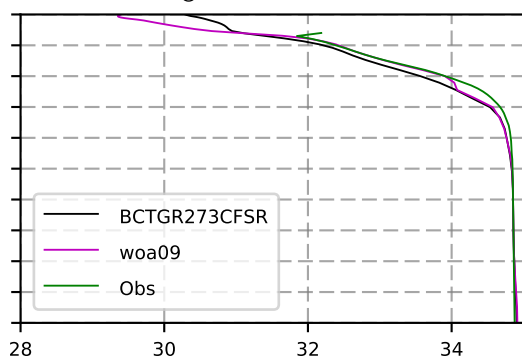

1982 mean temperature  
@ moor Arctic B box

1982 mean Salinity  
@ moor Arctic B box

@ moor EUR box

@ moor EUR box