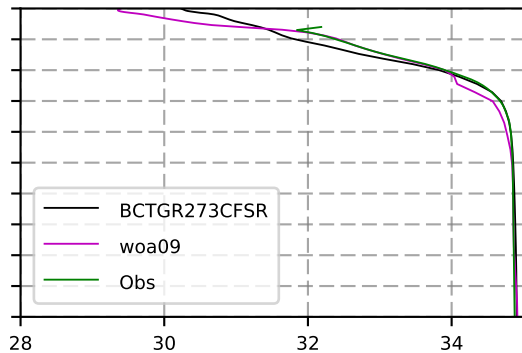

2000 mean temperature  
@ moor Arctic B box

2000 mean Salinity  
@ moor Arctic B box

@ moor EUR box

@ moor EUR box