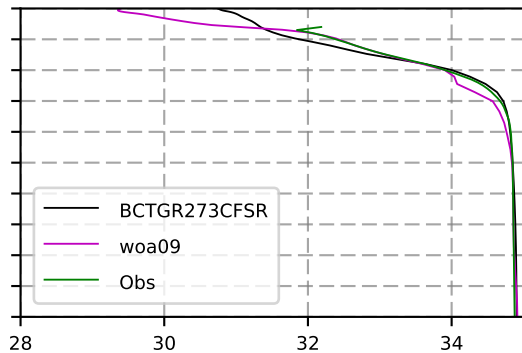

2002 mean temperature
@ moor Arctic B box

2002 mean Salinity
@ moor Arctic B box

@ moor EUR box

@ moor EUR box