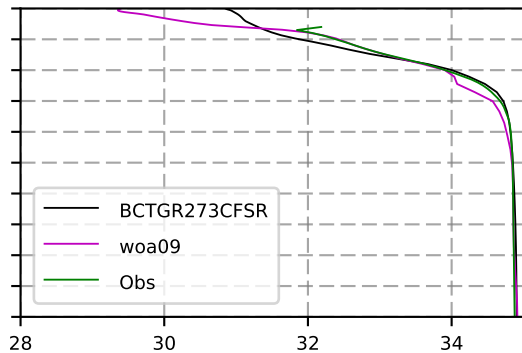

2003 mean temperature
@ moor Arctic B box

2003 mean Salinity
@ moor Arctic B box

@ moor EUR box

@ moor EUR box