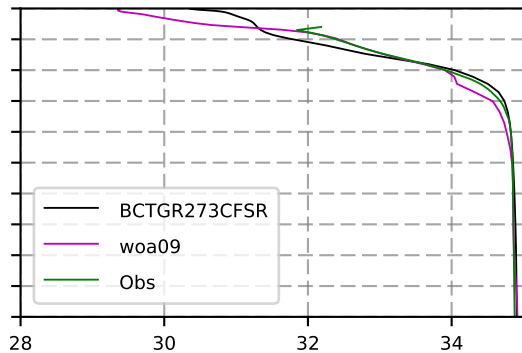

2004 mean temperature  
@ moor Arctic B box

2004 mean Salinity  
@ moor Arctic B box

@ moor EUR box

@ moor EUR box