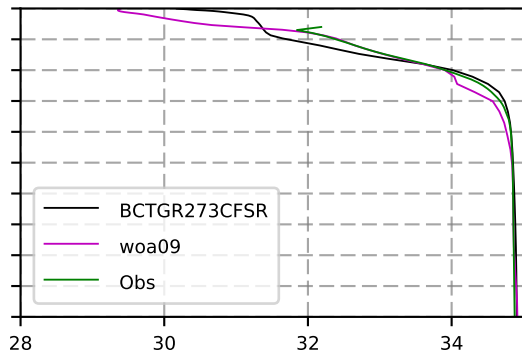

2005 mean temperature
@ moor Arctic B box

2005 mean Salinity
@ moor Arctic B box

@ moor EUR box

@ moor EUR box