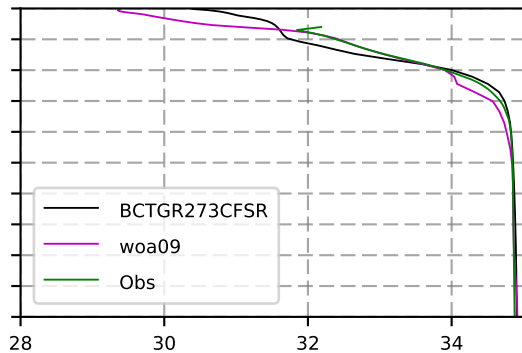

2006 mean temperature  
@ moor Arctic B box

2006 mean Salinity  
@ moor Arctic B box

@ moor EUR box

@ moor EUR box