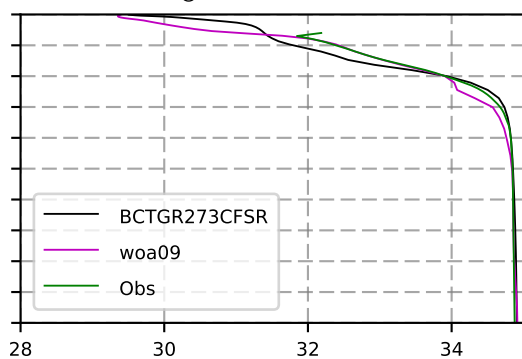

2007 mean temperature
@ moor Arctic B box

2007 mean Salinity
@ moor Arctic B box

@ moor EUR box

@ moor EUR box