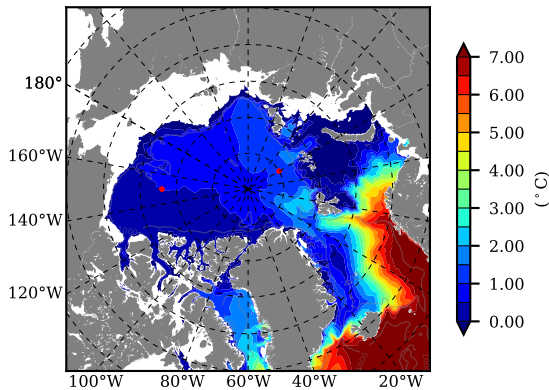

BCTGR273CFSRAO1SC1 AW Max Temp over 1979

AW Max Temp from PHC 3.0

BCTGR273CFSRAO1SC1 AW Max Temp depth

AW Max Temp depth from PHC 3.0