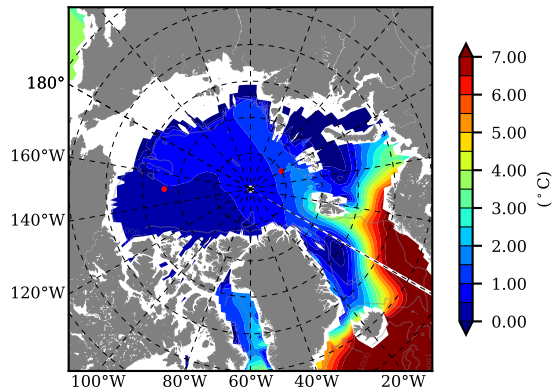

BCTGR273CFSRAO1SC1 AW Max Temp over 1979

AW Max Temp from PHC 3.0

BCTGR273CFSRAO1SC1 AW Max Temp depth

AW Max Temp depth from PHC 3.0