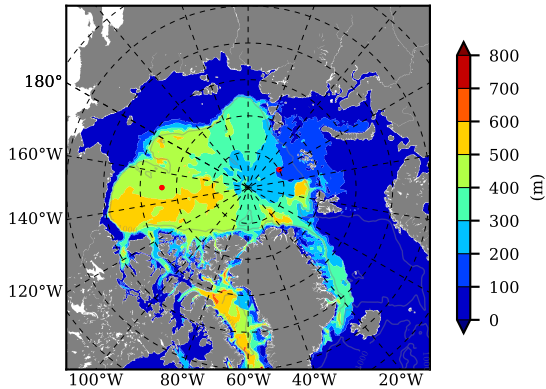

BCTGR273CFSRAO1SC1 AW Max Temp over 1979

AW Max Temp from PHC 3.0

BCTGR273CFSRAO1SC1 AW Max Temp depth

AW Max Temp depth from PHC 3.0