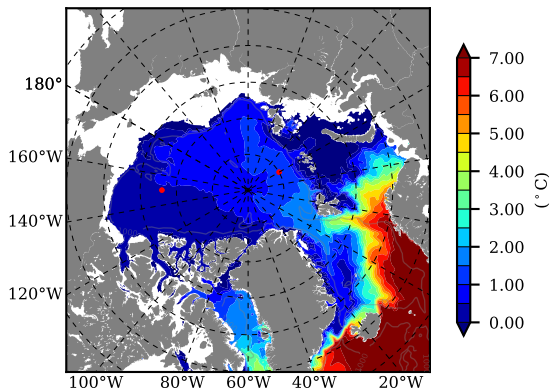

BCTGR273CFSRAO1SC1 AW Max Temp over 1980

AW Max Temp from PHC 3.0

BCTGR273CFSRAO1SC1 AW Max Temp depth

AW Max Temp depth from PHC 3.0