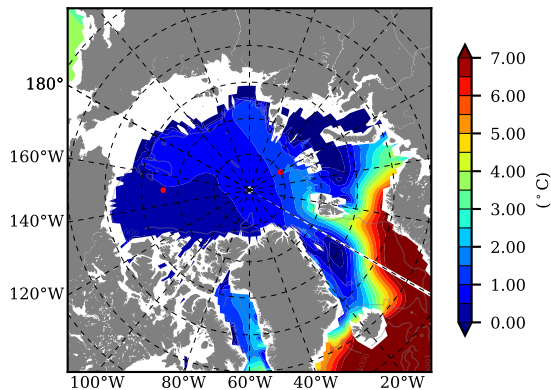

BCTGR273CFSRAO1SC1 AW Max Temp over 1980

AW Max Temp from PHC 3.0

BCTGR273CFSRAO1SC1 AW Max Temp depth

AW Max Temp depth from PHC 3.0