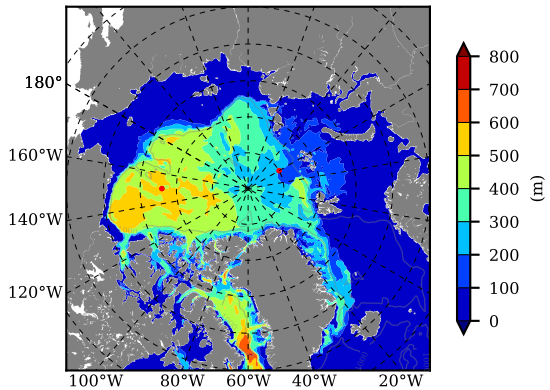

BCTGR273CFSRAO1SC1 AW Max Temp over 1980

AW Max Temp from PHC 3.0

BCTGR273CFSRAO1SC1 AW Max Temp depth

AW Max Temp depth from PHC 3.0