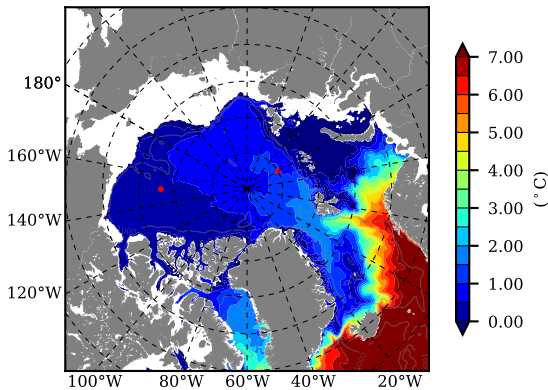

BCTGR273CFSRAO1SC1 AW Max Temp over 1981

AW Max Temp from PHC 3.0

BCTGR273CFSRAO1SC1 AW Max Temp depth

AW Max Temp depth from PHC 3.0