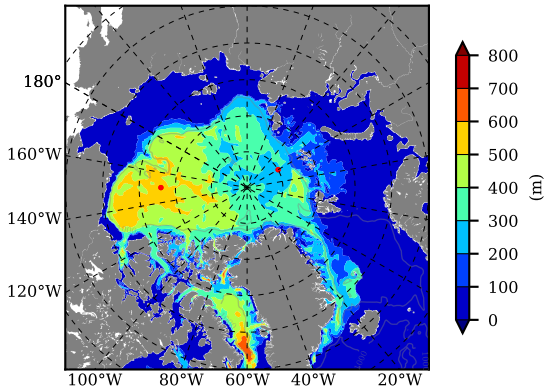

BCTGR273CFSRAO1SC1 AW Max Temp over 1981

AW Max Temp from PHC 3.0

BCTGR273CFSRAO1SC1 AW Max Temp depth

AW Max Temp depth from PHC 3.0