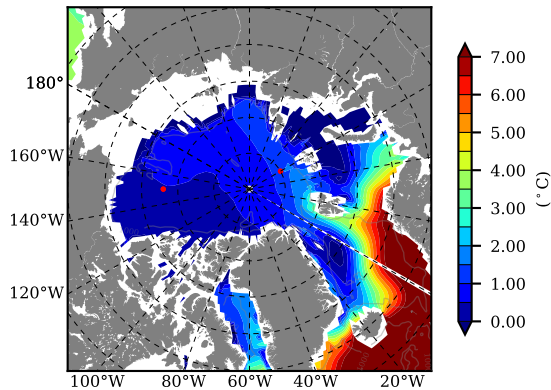

BCTGR273CFSRAO1SC1 AW Max Temp over 1981

AW Max Temp from PHC 3.0

BCTGR273CFSRAO1SC1 AW Max Temp depth

AW Max Temp depth from PHC 3.0