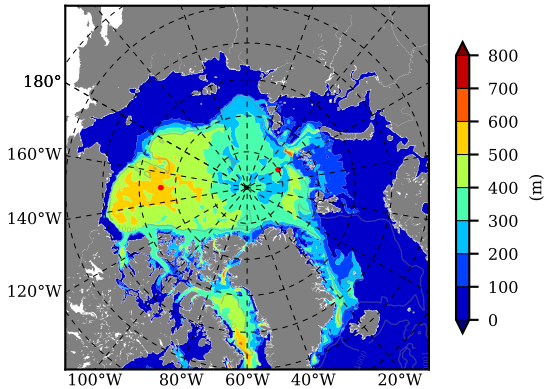

BCTGR273CFSRAO1SC1 AW Max Temp over 1982

AW Max Temp from PHC 3.0

BCTGR273CFSRAO1SC1 AW Max Temp depth

AW Max Temp depth from PHC 3.0