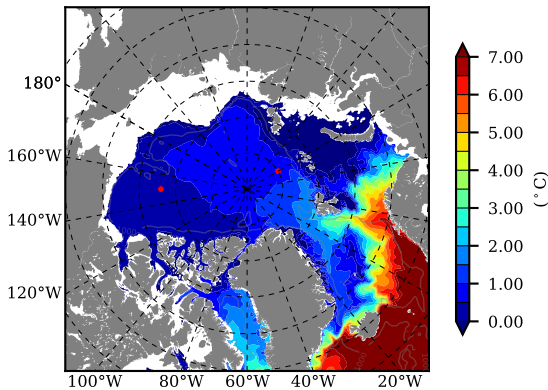

BCTGR273CFSRAO1SC1 AW Max Temp over 1982

AW Max Temp from PHC 3.0

BCTGR273CFSRAO1SC1 AW Max Temp depth

AW Max Temp depth from PHC 3.0