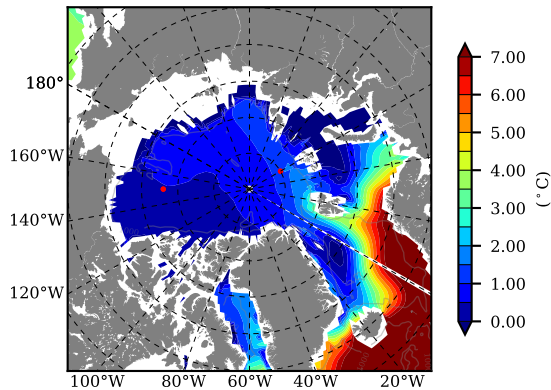

BCTGR273CFSRAO1SC1 AW Max Temp over 1982

AW Max Temp from PHC 3.0

BCTGR273CFSRAO1SC1 AW Max Temp depth

AW Max Temp depth from PHC 3.0