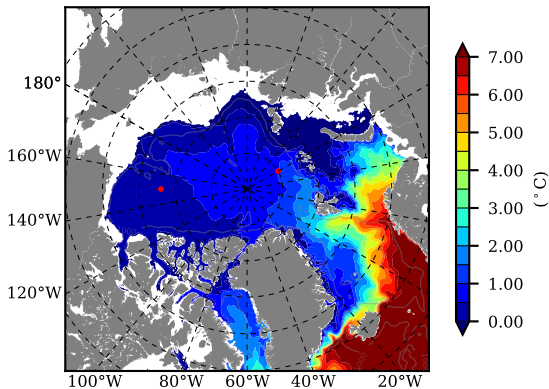

BCTGR273CFSRAO1SC1 AW Max Temp over 1984

AW Max Temp from PHC 3.0

BCTGR273CFSRAO1SC1 AW Max Temp depth

AW Max Temp depth from PHC 3.0