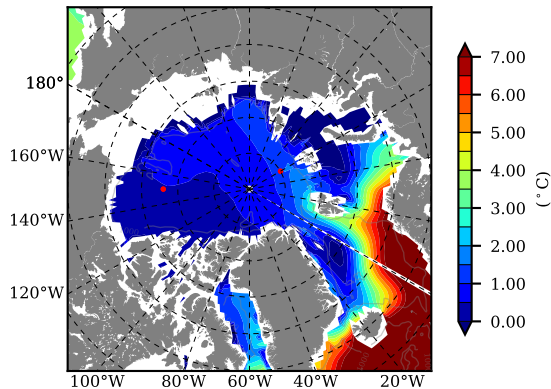

BCTGR273CFSRAO1SC1 AW Max Temp over 1984

AW Max Temp from PHC 3.0

BCTGR273CFSRAO1SC1 AW Max Temp depth

AW Max Temp depth from PHC 3.0