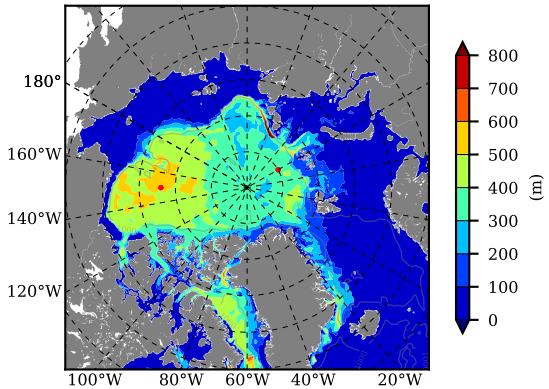

BCTGR273CFSRAO1SC1 AW Max Temp over 1984

AW Max Temp from PHC 3.0

BCTGR273CFSRAO1SC1 AW Max Temp depth

AW Max Temp depth from PHC 3.0