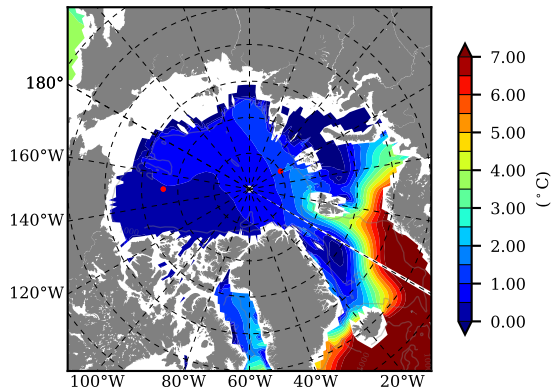

BCTGR273CFSRAO1SC1 AW Max Temp over 1985

AW Max Temp from PHC 3.0

BCTGR273CFSRAO1SC1 AW Max Temp depth

AW Max Temp depth from PHC 3.0