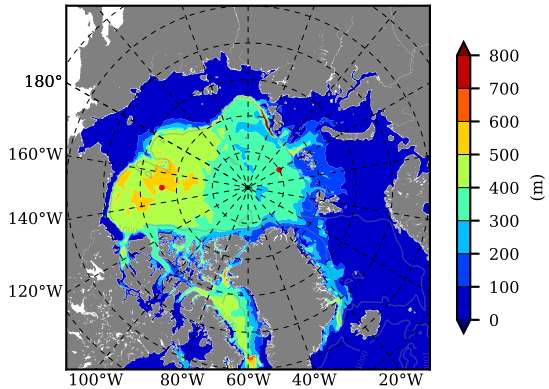

BCTGR273CFSRAO1SC1 AW Max Temp over 1985

AW Max Temp from PHC 3.0

BCTGR273CFSRAO1SC1 AW Max Temp depth

AW Max Temp depth from PHC 3.0