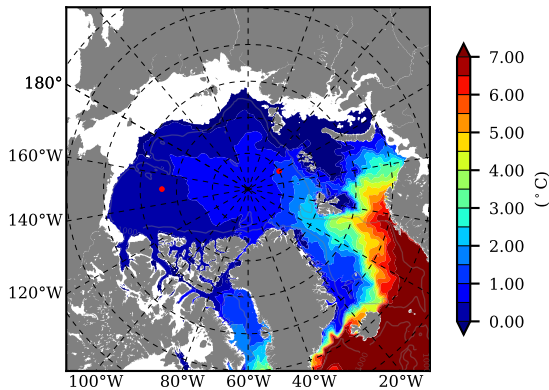

BCTGR273CFSRAO1SC1 AW Max Temp over 1985

AW Max Temp from PHC 3.0

BCTGR273CFSRAO1SC1 AW Max Temp depth

AW Max Temp depth from PHC 3.0