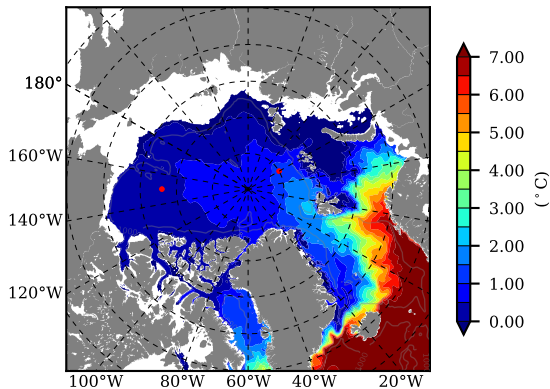

BCTGR273CFSRAO1SC1 AW Max Temp over 1986

AW Max Temp from PHC 3.0

BCTGR273CFSRAO1SC1 AW Max Temp depth

AW Max Temp depth from PHC 3.0