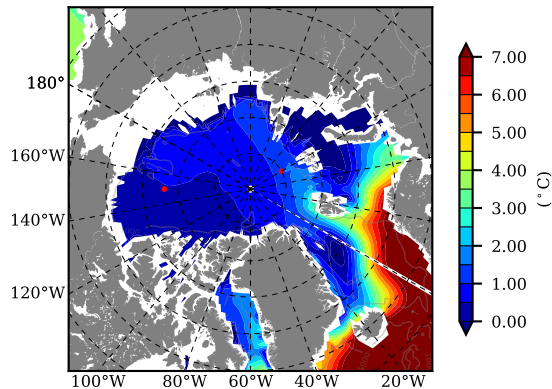

BCTGR273CFSRAO1SC1 AW Max Temp over 1986

AW Max Temp from PHC 3.0

BCTGR273CFSRAO1SC1 AW Max Temp depth

AW Max Temp depth from PHC 3.0