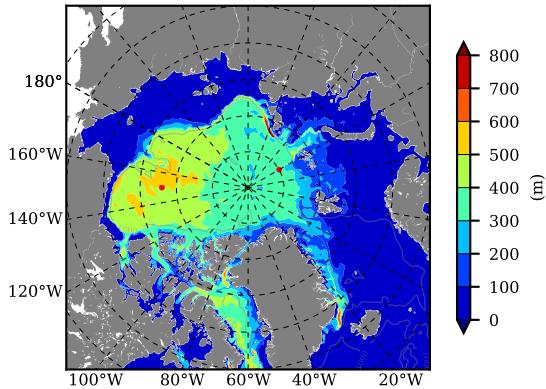

BCTGR273CFSRAO1SC1 AW Max Temp over 1986

AW Max Temp from PHC 3.0

BCTGR273CFSRAO1SC1 AW Max Temp depth

AW Max Temp depth from PHC 3.0