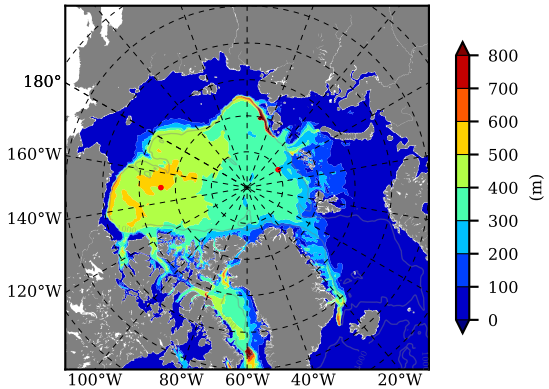

BCTGR273CFSRAO1SC1 AW Max Temp over 1987

AW Max Temp from PHC 3.0

BCTGR273CFSRAO1SC1 AW Max Temp depth

AW Max Temp depth from PHC 3.0