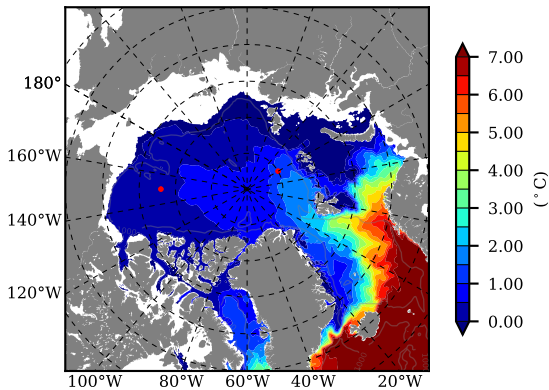

BCTGR273CFSRAO1SC1 AW Max Temp over 1987

AW Max Temp from PHC 3.0

BCTGR273CFSRAO1SC1 AW Max Temp depth

AW Max Temp depth from PHC 3.0