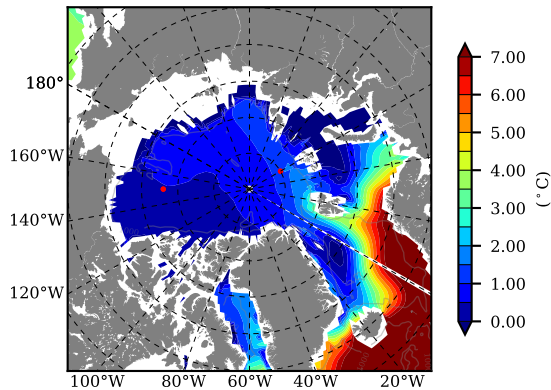

BCTGR273CFSRAO1SC1 AW Max Temp over 1987

AW Max Temp from PHC 3.0

BCTGR273CFSRAO1SC1 AW Max Temp depth

AW Max Temp depth from PHC 3.0