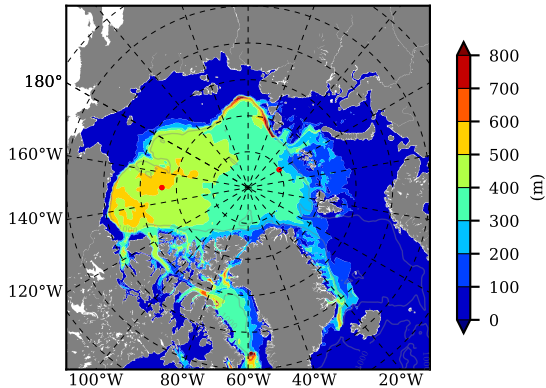

BCTGR273CFSRAO1SC1 AW Max Temp over 1988

AW Max Temp from PHC 3.0

BCTGR273CFSRAO1SC1 AW Max Temp depth

AW Max Temp depth from PHC 3.0