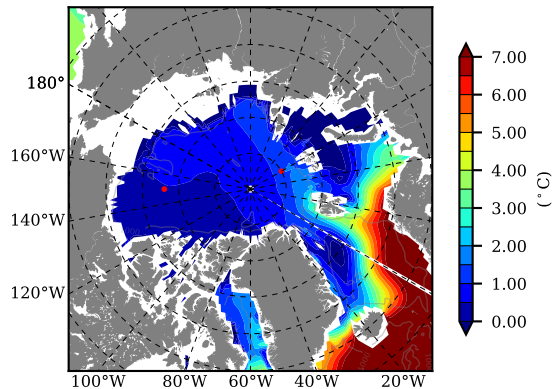

BCTGR273CFSRAO1SC1 AW Max Temp over 1988

AW Max Temp from PHC 3.0

BCTGR273CFSRAO1SC1 AW Max Temp depth

AW Max Temp depth from PHC 3.0