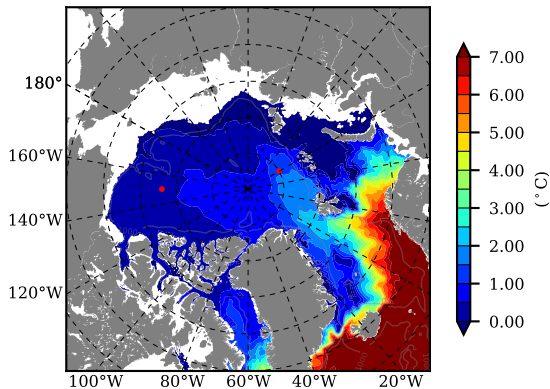

BCTGR273CFSRAO1SC1 AW Max Temp over 1988

AW Max Temp from PHC 3.0

BCTGR273CFSRAO1SC1 AW Max Temp depth

AW Max Temp depth from PHC 3.0