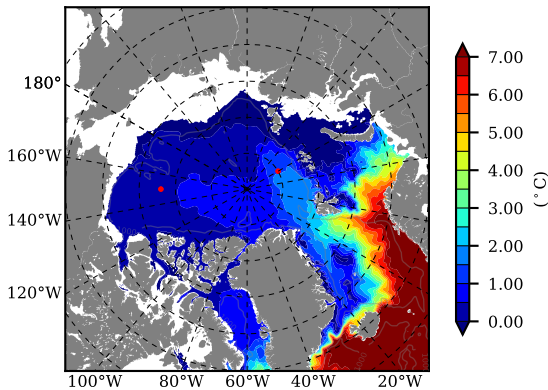

BCTGR273CFSRAO1SC1 AW Max Temp over 1989

AW Max Temp from PHC 3.0

BCTGR273CFSRAO1SC1 AW Max Temp depth

AW Max Temp depth from PHC 3.0