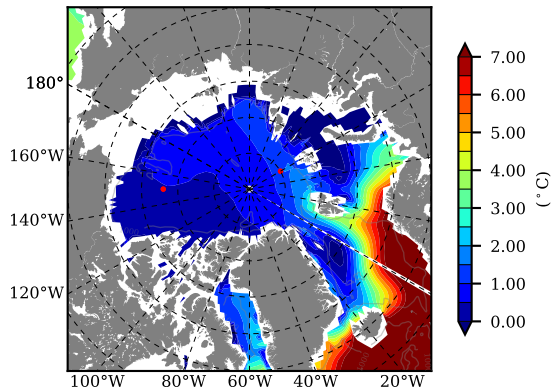

BCTGR273CFSRAO1SC1 AW Max Temp over 1989

AW Max Temp from PHC 3.0

BCTGR273CFSRAO1SC1 AW Max Temp depth

AW Max Temp depth from PHC 3.0