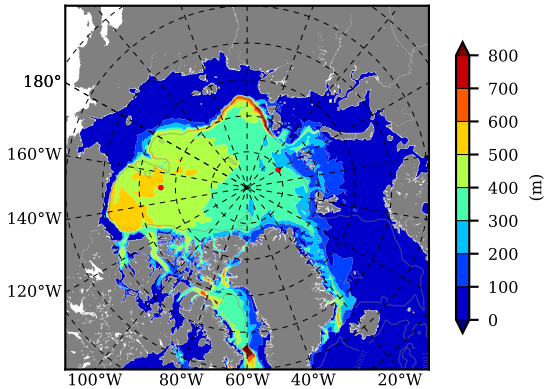

BCTGR273CFSRAO1SC1 AW Max Temp over 1989

AW Max Temp from PHC 3.0

BCTGR273CFSRAO1SC1 AW Max Temp depth

AW Max Temp depth from PHC 3.0