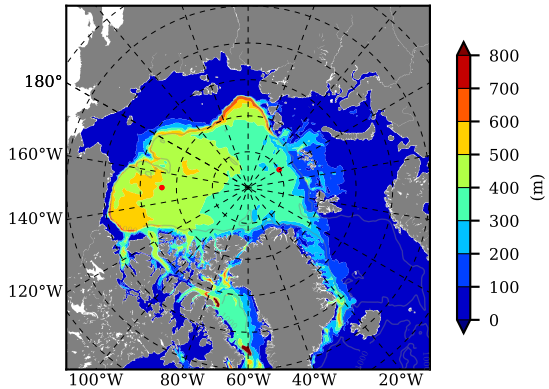

BCTGR273CFSRAO1SC1 AW Max Temp over 1990

AW Max Temp from PHC 3.0

BCTGR273CFSRAO1SC1 AW Max Temp depth

AW Max Temp depth from PHC 3.0