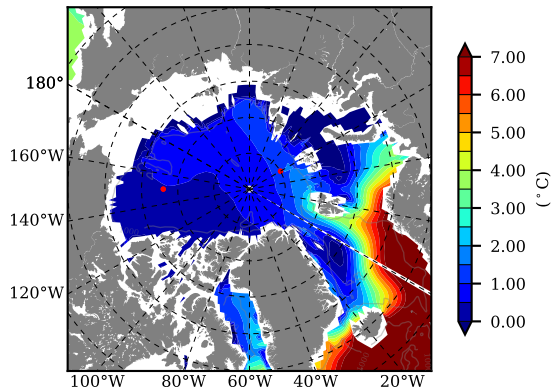

BCTGR273CFSRAO1SC1 AW Max Temp over 1990

AW Max Temp from PHC 3.0

BCTGR273CFSRAO1SC1 AW Max Temp depth

AW Max Temp depth from PHC 3.0