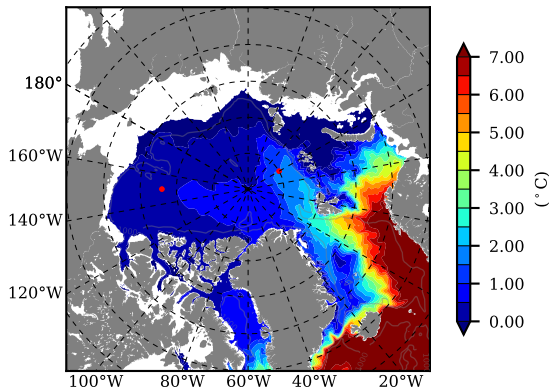

BCTGR273CFSRAO1SC1 AW Max Temp over 1990

AW Max Temp from PHC 3.0

BCTGR273CFSRAO1SC1 AW Max Temp depth

AW Max Temp depth from PHC 3.0