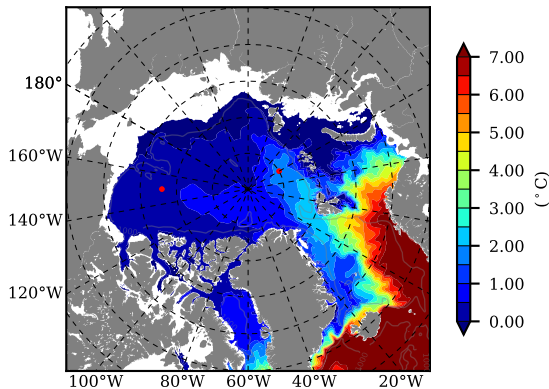

BCTGR273CFSRAO1SC1 AW Max Temp over 1991

AW Max Temp from PHC 3.0

BCTGR273CFSRAO1SC1 AW Max Temp depth

AW Max Temp depth from PHC 3.0