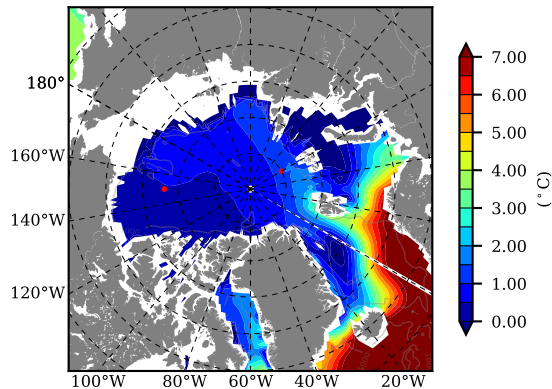

BCTGR273CFSRAO1SC1 AW Max Temp over 1991

AW Max Temp from PHC 3.0

BCTGR273CFSRAO1SC1 AW Max Temp depth

AW Max Temp depth from PHC 3.0