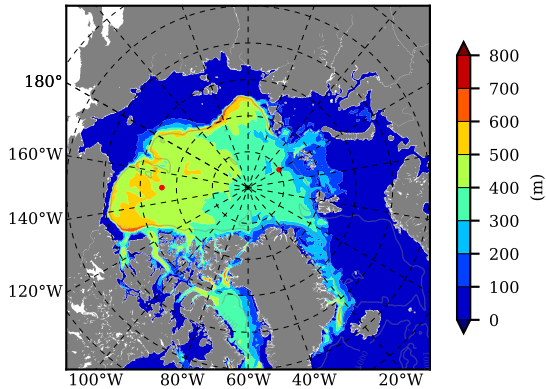

BCTGR273CFSRAO1SC1 AW Max Temp over 1991

AW Max Temp from PHC 3.0

BCTGR273CFSRAO1SC1 AW Max Temp depth

AW Max Temp depth from PHC 3.0