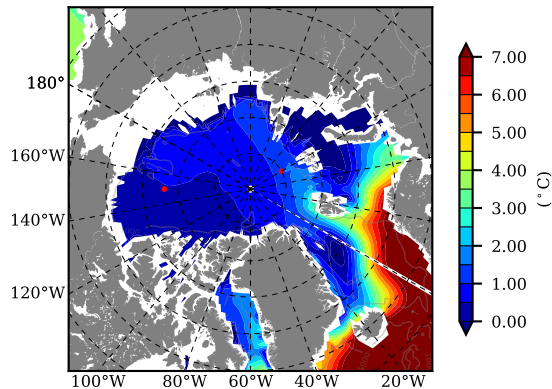

BCTGR273CFSRAO1SC1 AW Max Temp over 1992

AW Max Temp from PHC 3.0

BCTGR273CFSRAO1SC1 AW Max Temp depth

AW Max Temp depth from PHC 3.0