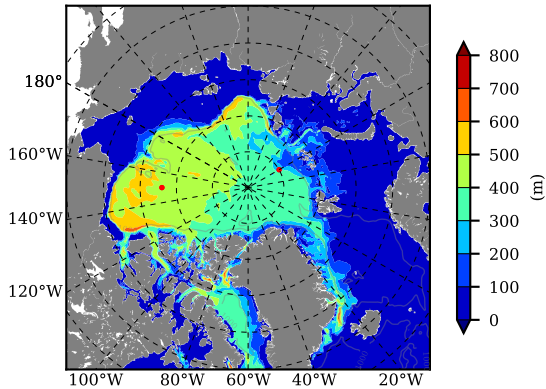

BCTGR273CFSRAO1SC1 AW Max Temp over 1992

AW Max Temp from PHC 3.0

BCTGR273CFSRAO1SC1 AW Max Temp depth

AW Max Temp depth from PHC 3.0