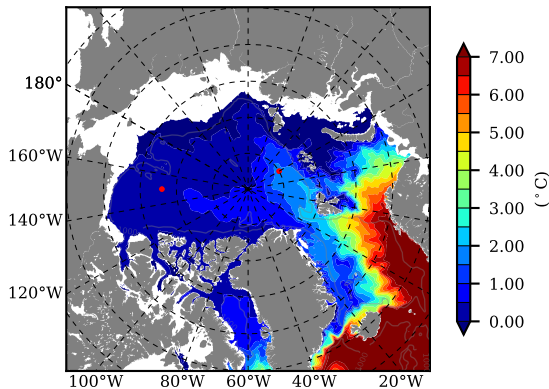

BCTGR273CFSRAO1SC1 AW Max Temp over 1992

AW Max Temp from PHC 3.0

BCTGR273CFSRAO1SC1 AW Max Temp depth

AW Max Temp depth from PHC 3.0