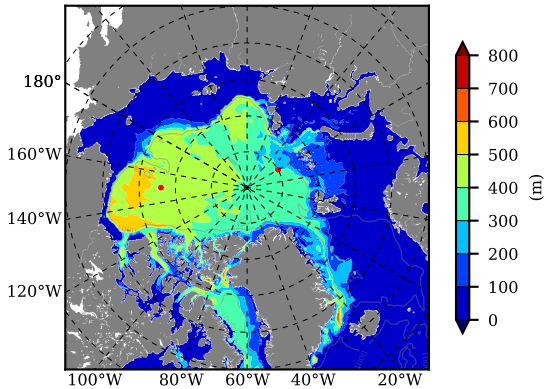

BCTGR273CFSRAO1SC1 AW Max Temp over 1993

AW Max Temp from PHC 3.0

BCTGR273CFSRAO1SC1 AW Max Temp depth

AW Max Temp depth from PHC 3.0