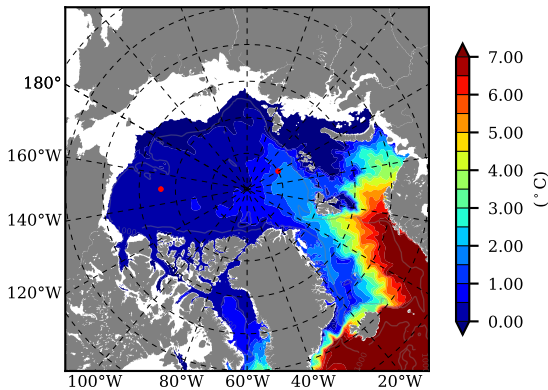

BCTGR273CFSRAO1SC1 AW Max Temp over 1993

AW Max Temp from PHC 3.0

BCTGR273CFSRAO1SC1 AW Max Temp depth

AW Max Temp depth from PHC 3.0