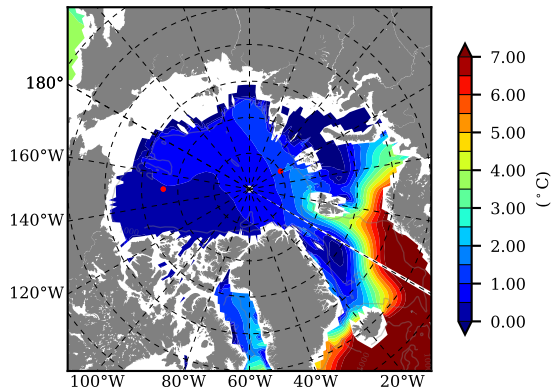

BCTGR273CFSRAO1SC1 AW Max Temp over 1993

AW Max Temp from PHC 3.0

BCTGR273CFSRAO1SC1 AW Max Temp depth

AW Max Temp depth from PHC 3.0