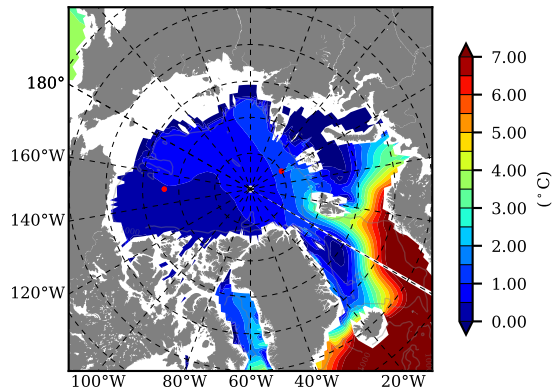

BCTGR273CFSRAO1SC1 AW Max Temp over 1994

AW Max Temp from PHC 3.0

BCTGR273CFSRAO1SC1 AW Max Temp depth

AW Max Temp depth from PHC 3.0