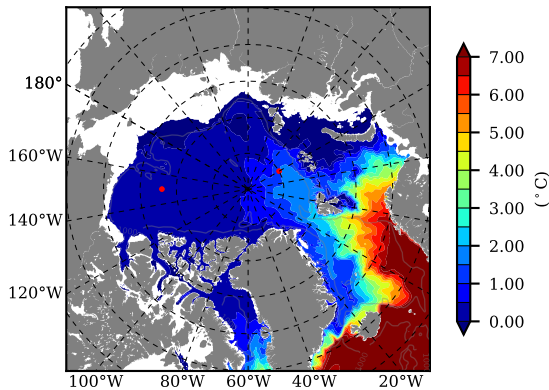

BCTGR273CFSRAO1SC1 AW Max Temp over 1994

AW Max Temp from PHC 3.0

BCTGR273CFSRAO1SC1 AW Max Temp depth

AW Max Temp depth from PHC 3.0