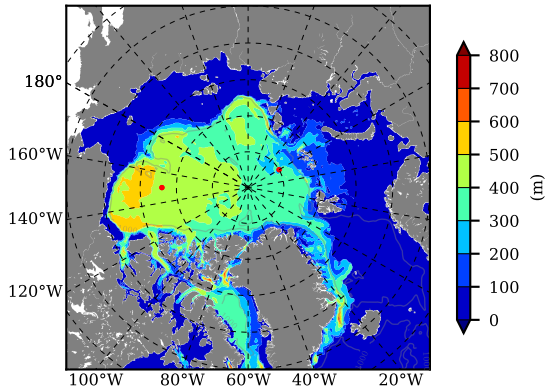

BCTGR273CFSRAO1SC1 AW Max Temp over 1994

AW Max Temp from PHC 3.0

BCTGR273CFSRAO1SC1 AW Max Temp depth

AW Max Temp depth from PHC 3.0