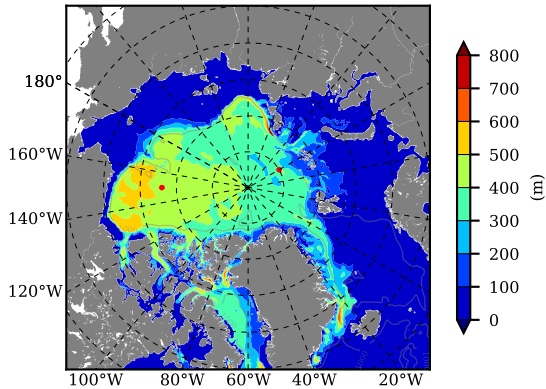

BCTGR273CFSRAO1SC1 AW Max Temp over 1995

AW Max Temp from PHC 3.0

BCTGR273CFSRAO1SC1 AW Max Temp depth

AW Max Temp depth from PHC 3.0