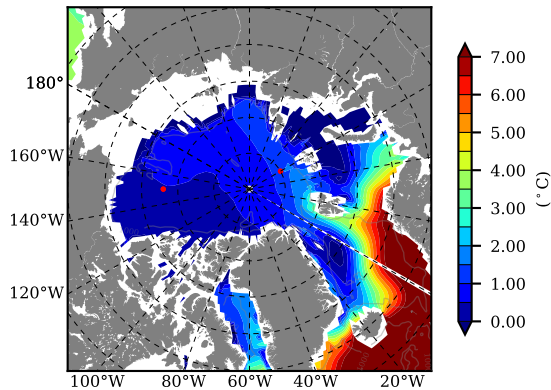

BCTGR273CFSRAO1SC1 AW Max Temp over 1995

AW Max Temp from PHC 3.0

BCTGR273CFSRAO1SC1 AW Max Temp depth

AW Max Temp depth from PHC 3.0