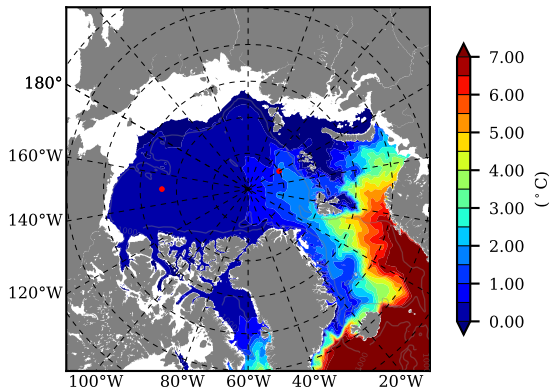

BCTGR273CFSRAO1SC1 AW Max Temp over 1995

AW Max Temp from PHC 3.0

BCTGR273CFSRAO1SC1 AW Max Temp depth

AW Max Temp depth from PHC 3.0