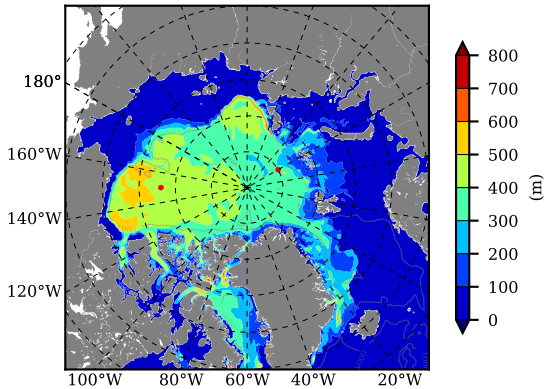

BCTGR273CFSRAO1SC1 AW Max Temp over 1996

AW Max Temp from PHC 3.0

BCTGR273CFSRAO1SC1 AW Max Temp depth

AW Max Temp depth from PHC 3.0