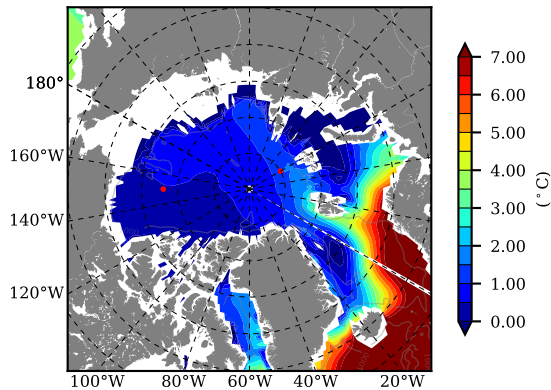

BCTGR273CFSRAO1SC1 AW Max Temp over 1996

AW Max Temp from PHC 3.0

BCTGR273CFSRAO1SC1 AW Max Temp depth

AW Max Temp depth from PHC 3.0