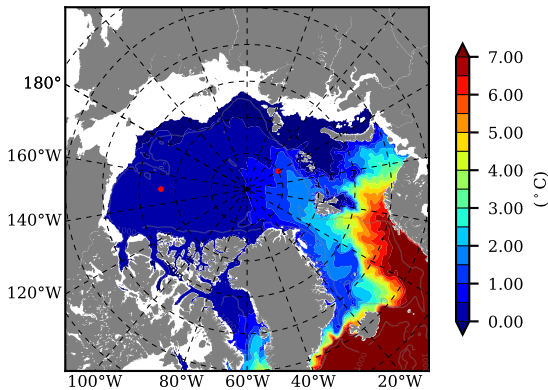

BCTGR273CFSRAO1SC1 AW Max Temp over 1996

AW Max Temp from PHC 3.0

BCTGR273CFSRAO1SC1 AW Max Temp depth

AW Max Temp depth from PHC 3.0