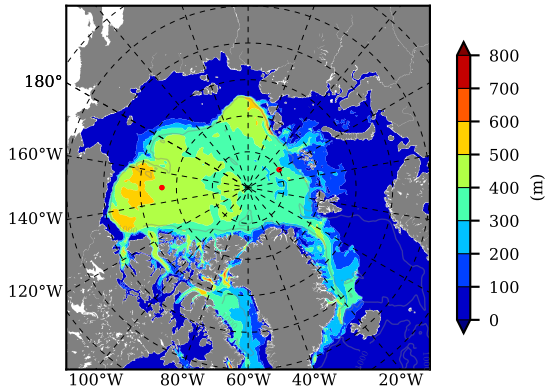

BCTGR273CFSRAO1SC1 AW Max Temp over 1997

AW Max Temp from PHC 3.0

BCTGR273CFSRAO1SC1 AW Max Temp depth

AW Max Temp depth from PHC 3.0