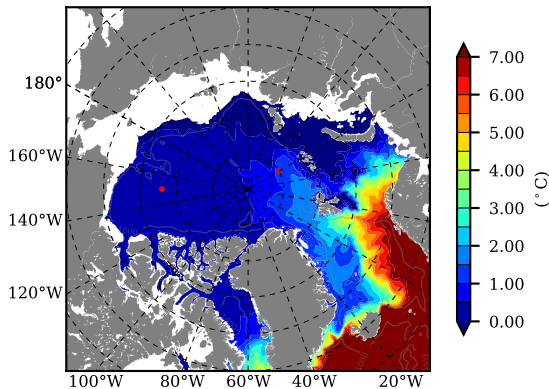

BCTGR273CFSRAO1SC1 AW Max Temp over 1997

AW Max Temp from PHC 3.0

BCTGR273CFSRAO1SC1 AW Max Temp depth

AW Max Temp depth from PHC 3.0