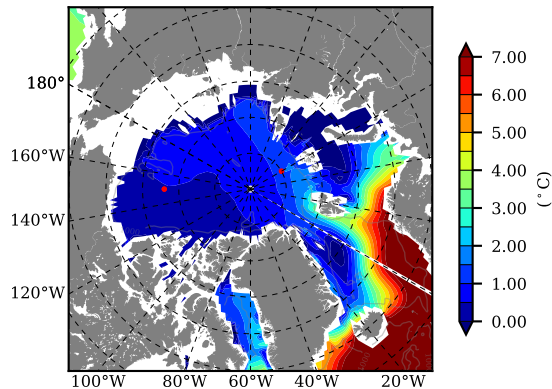

BCTGR273CFSRAO1SC1 AW Max Temp over 1997

AW Max Temp from PHC 3.0

BCTGR273CFSRAO1SC1 AW Max Temp depth

AW Max Temp depth from PHC 3.0