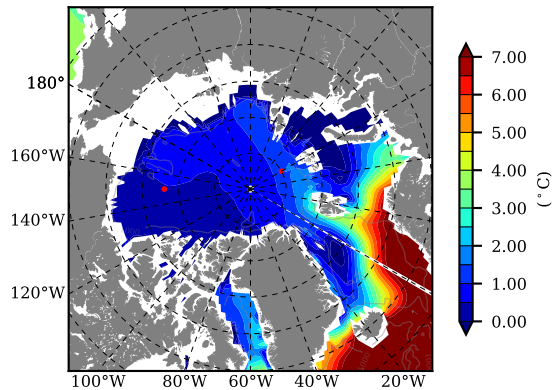

BCTGR273CFSRAO1SC1 AW Max Temp over 1998

AW Max Temp from PHC 3.0

BCTGR273CFSRAO1SC1 AW Max Temp depth

AW Max Temp depth from PHC 3.0