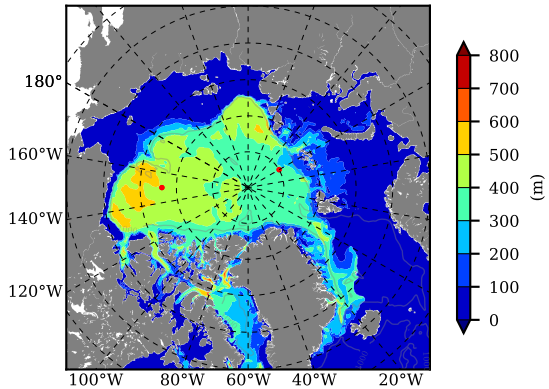

BCTGR273CFSRAO1SC1 AW Max Temp over 1998

AW Max Temp from PHC 3.0

BCTGR273CFSRAO1SC1 AW Max Temp depth

AW Max Temp depth from PHC 3.0