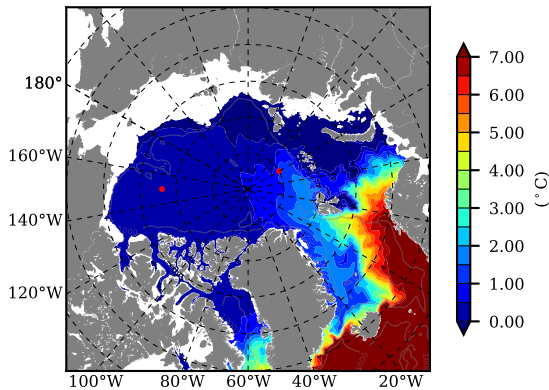

BCTGR273CFSRAO1SC1 AW Max Temp over 1998

AW Max Temp from PHC 3.0

BCTGR273CFSRAO1SC1 AW Max Temp depth

AW Max Temp depth from PHC 3.0