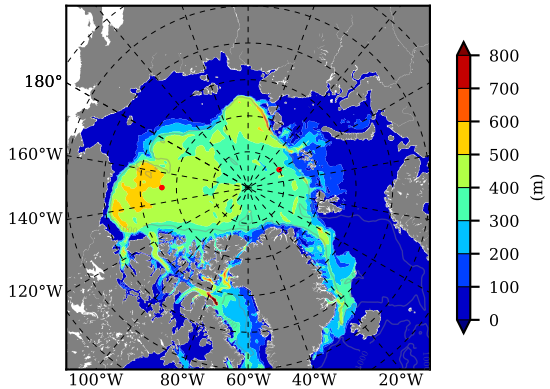

BCTGR273CFSRAO1SC1 AW Max Temp over 1999

AW Max Temp from PHC 3.0

BCTGR273CFSRAO1SC1 AW Max Temp depth

AW Max Temp depth from PHC 3.0