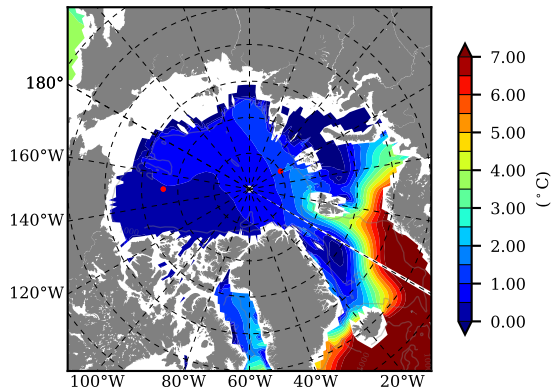

BCTGR273CFSRAO1SC1 AW Max Temp over 1999

AW Max Temp from PHC 3.0

BCTGR273CFSRAO1SC1 AW Max Temp depth

AW Max Temp depth from PHC 3.0