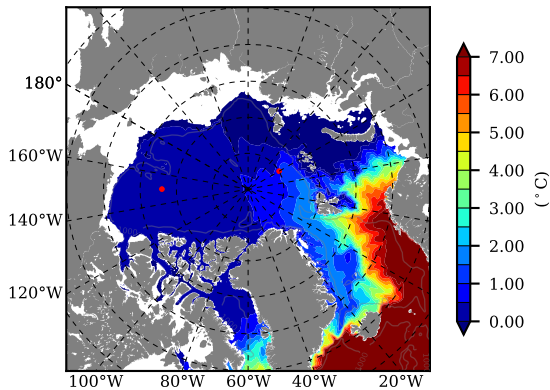

BCTGR273CFSRAO1SC1 AW Max Temp over 1999

AW Max Temp from PHC 3.0

BCTGR273CFSRAO1SC1 AW Max Temp depth

AW Max Temp depth from PHC 3.0