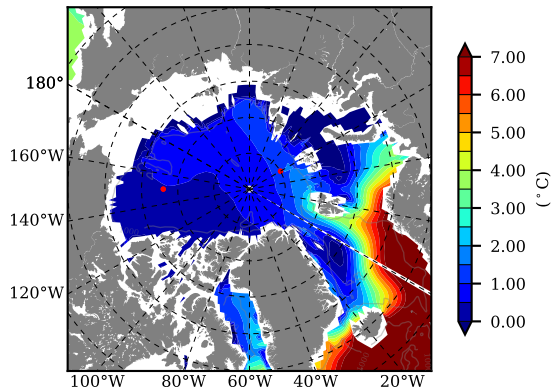

BCTGR273CFSRAO1SC1 AW Max Temp over 2000

AW Max Temp from PHC 3.0

BCTGR273CFSRAO1SC1 AW Max Temp depth

AW Max Temp depth from PHC 3.0