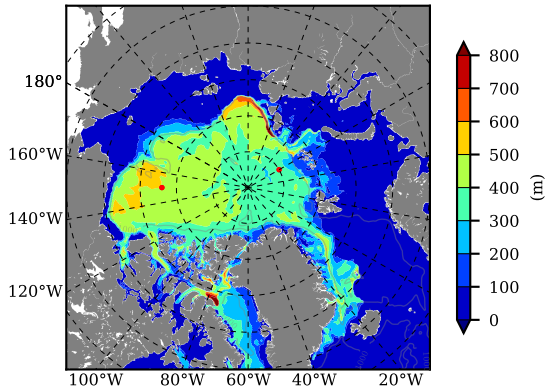

BCTGR273CFSRAO1SC1 AW Max Temp over 2000

AW Max Temp from PHC 3.0

BCTGR273CFSRAO1SC1 AW Max Temp depth

AW Max Temp depth from PHC 3.0