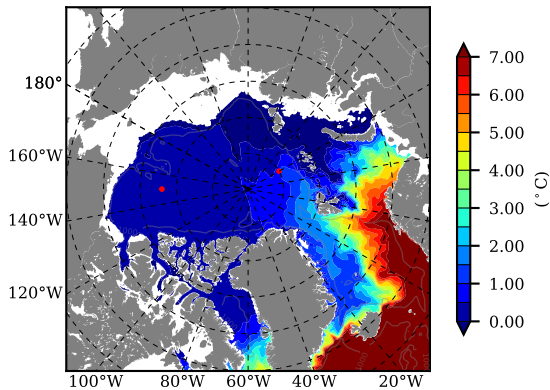

BCTGR273CFSRAO1SC1 AW Max Temp over 2000

AW Max Temp from PHC 3.0

BCTGR273CFSRAO1SC1 AW Max Temp depth

AW Max Temp depth from PHC 3.0