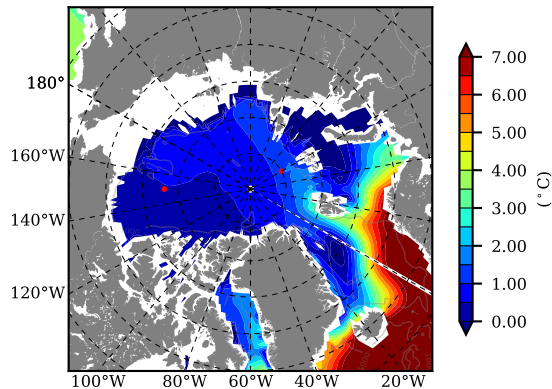

BCTGR273CFSRAO1SC1 AW Max Temp over 2001

AW Max Temp from PHC 3.0

BCTGR273CFSRAO1SC1 AW Max Temp depth

AW Max Temp depth from PHC 3.0