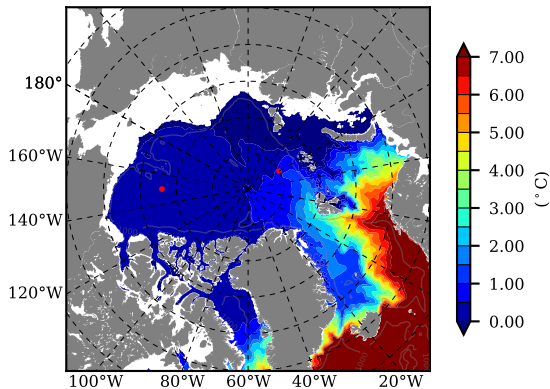

BCTGR273CFSRAO1SC1 AW Max Temp over 2001

AW Max Temp from PHC 3.0

BCTGR273CFSRAO1SC1 AW Max Temp depth

AW Max Temp depth from PHC 3.0