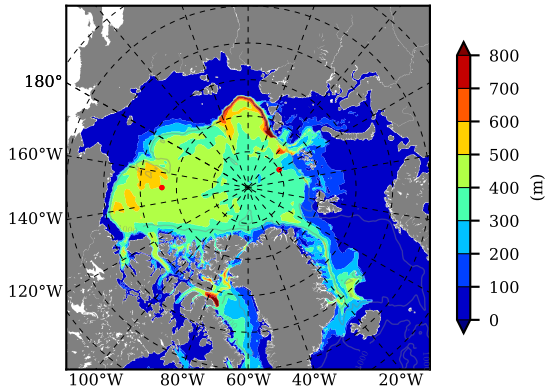

BCTGR273CFSRAO1SC1 AW Max Temp over 2001

AW Max Temp from PHC 3.0

BCTGR273CFSRAO1SC1 AW Max Temp depth

AW Max Temp depth from PHC 3.0