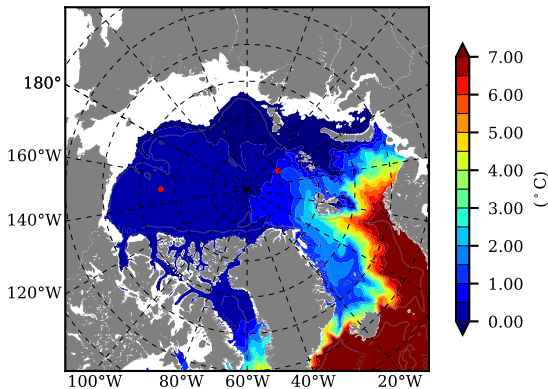

BCTGR273CFSRAO1SC1 AW Max Temp over 2002

AW Max Temp from PHC 3.0

BCTGR273CFSRAO1SC1 AW Max Temp depth

AW Max Temp depth from PHC 3.0