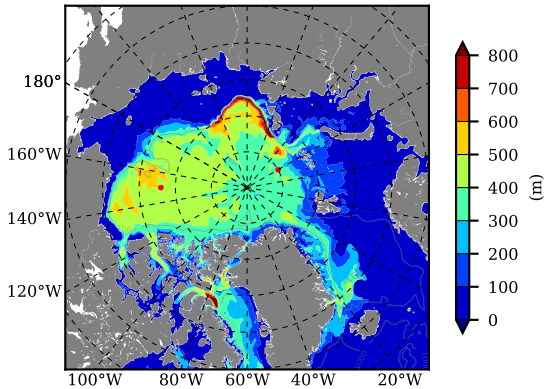

BCTGR273CFSRAO1SC1 AW Max Temp over 2002

AW Max Temp from PHC 3.0

BCTGR273CFSRAO1SC1 AW Max Temp depth

AW Max Temp depth from PHC 3.0