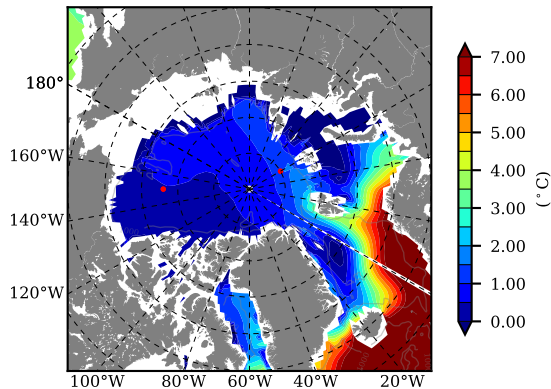

BCTGR273CFSRAO1SC1 AW Max Temp over 2002

AW Max Temp from PHC 3.0

BCTGR273CFSRAO1SC1 AW Max Temp depth

AW Max Temp depth from PHC 3.0