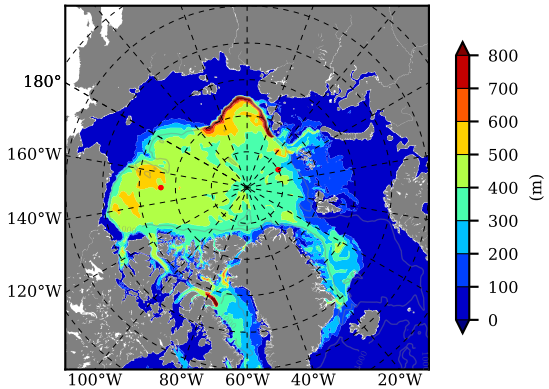

BCTGR273CFSRAO1SC1 AW Max Temp over 2003

AW Max Temp from PHC 3.0

BCTGR273CFSRAO1SC1 AW Max Temp depth

AW Max Temp depth from PHC 3.0