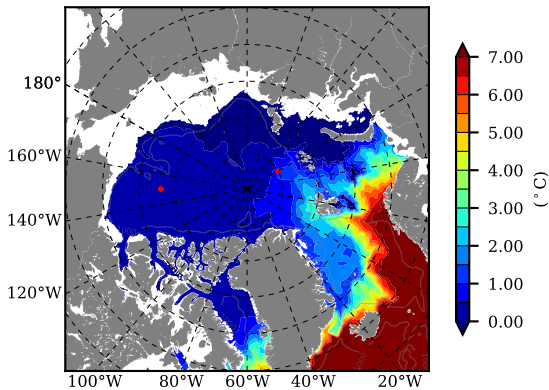

BCTGR273CFSRAO1SC1 AW Max Temp over 2003

AW Max Temp from PHC 3.0

BCTGR273CFSRAO1SC1 AW Max Temp depth

AW Max Temp depth from PHC 3.0