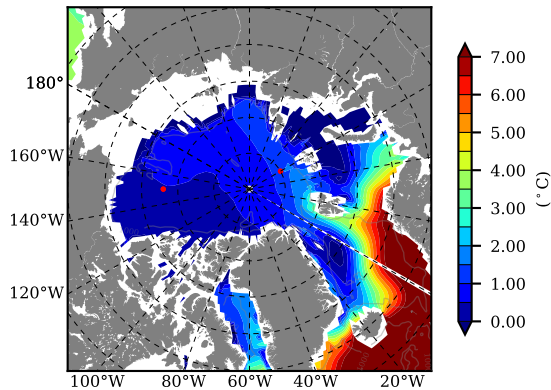

BCTGR273CFSRAO1SC1 AW Max Temp over 2003

AW Max Temp from PHC 3.0

BCTGR273CFSRAO1SC1 AW Max Temp depth

AW Max Temp depth from PHC 3.0