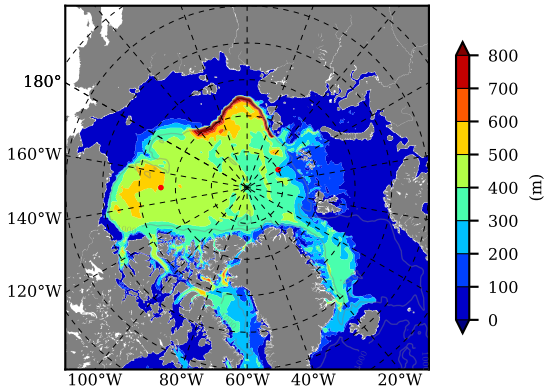

BCTGR273CFSRAO1SC1 AW Max Temp over 2004

AW Max Temp from PHC 3.0

BCTGR273CFSRAO1SC1 AW Max Temp depth

AW Max Temp depth from PHC 3.0