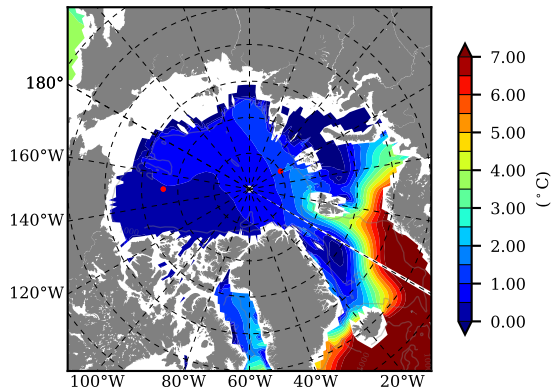

BCTGR273CFSRAO1SC1 AW Max Temp over 2004

AW Max Temp from PHC 3.0

BCTGR273CFSRAO1SC1 AW Max Temp depth

AW Max Temp depth from PHC 3.0