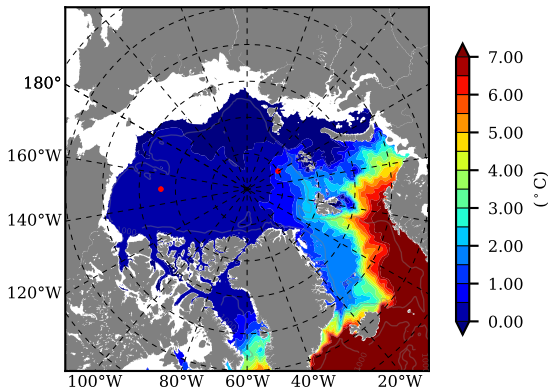

BCTGR273CFSRAO1SC1 AW Max Temp over 2004

AW Max Temp from PHC 3.0

BCTGR273CFSRAO1SC1 AW Max Temp depth

AW Max Temp depth from PHC 3.0