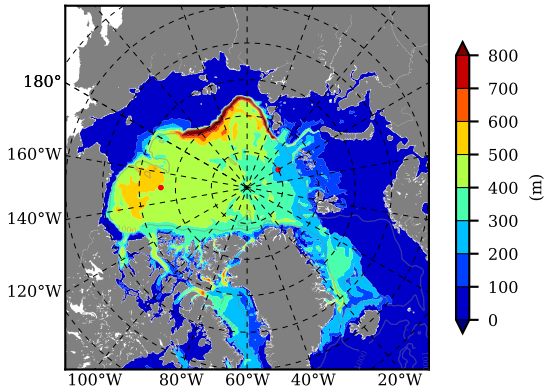

BCTGR273CFSRAO1SC1 AW Max Temp over 2005

AW Max Temp from PHC 3.0

BCTGR273CFSRAO1SC1 AW Max Temp depth

AW Max Temp depth from PHC 3.0