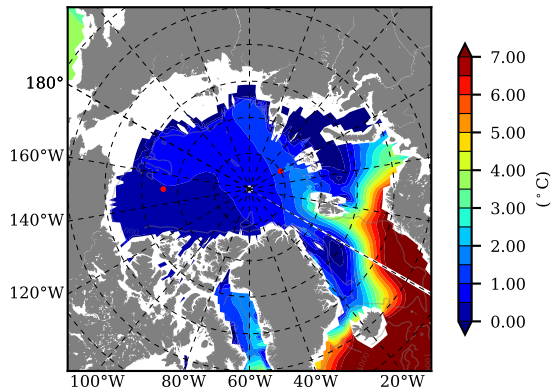

BCTGR273CFSRAO1SC1 AW Max Temp over 2005

AW Max Temp from PHC 3.0

BCTGR273CFSRAO1SC1 AW Max Temp depth

AW Max Temp depth from PHC 3.0