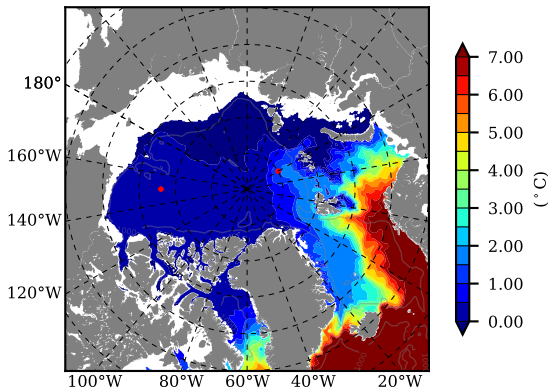

BCTGR273CFSRAO1SC1 AW Max Temp over 2005

AW Max Temp from PHC 3.0

BCTGR273CFSRAO1SC1 AW Max Temp depth

AW Max Temp depth from PHC 3.0