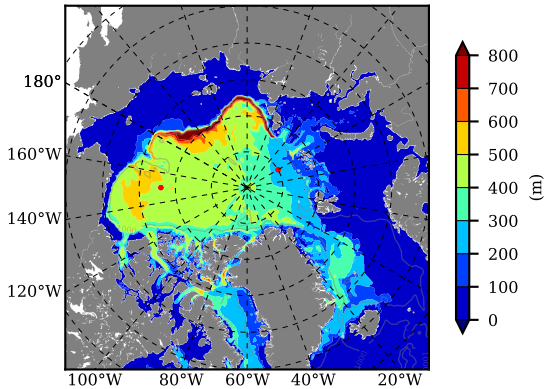

BCTGR273CFSRAO1SC1 AW Max Temp over 2006

AW Max Temp from PHC 3.0

BCTGR273CFSRAO1SC1 AW Max Temp depth

AW Max Temp depth from PHC 3.0