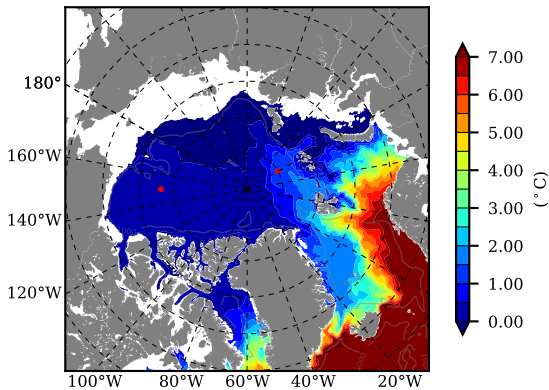

BCTGR273CFSRAO1SC1 AW Max Temp over 2006

AW Max Temp from PHC 3.0

BCTGR273CFSRAO1SC1 AW Max Temp depth

AW Max Temp depth from PHC 3.0