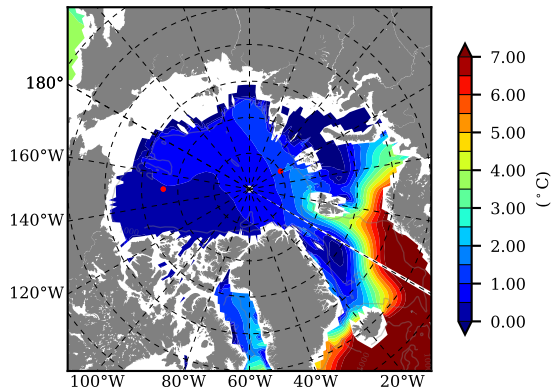

BCTGR273CFSRAO1SC1 AW Max Temp over 2006

AW Max Temp from PHC 3.0

BCTGR273CFSRAO1SC1 AW Max Temp depth

AW Max Temp depth from PHC 3.0