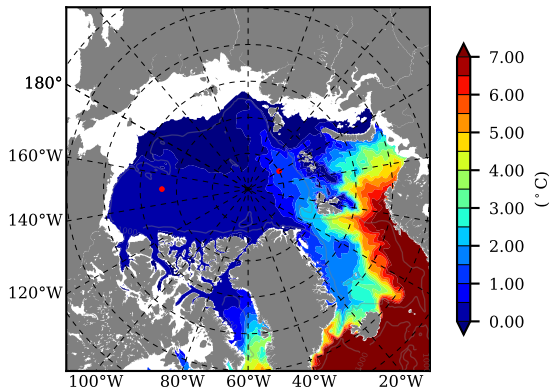

BCTGR273CFSRAO1SC1 AW Max Temp over 2007

AW Max Temp from PHC 3.0

BCTGR273CFSRAO1SC1 AW Max Temp depth

AW Max Temp depth from PHC 3.0