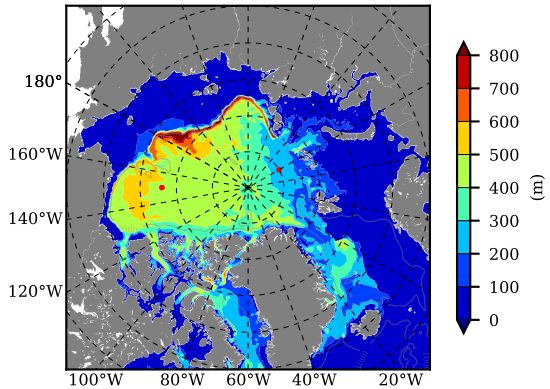

BCTGR273CFSRAO1SC1 AW Max Temp over 2007

AW Max Temp from PHC 3.0

BCTGR273CFSRAO1SC1 AW Max Temp depth

AW Max Temp depth from PHC 3.0