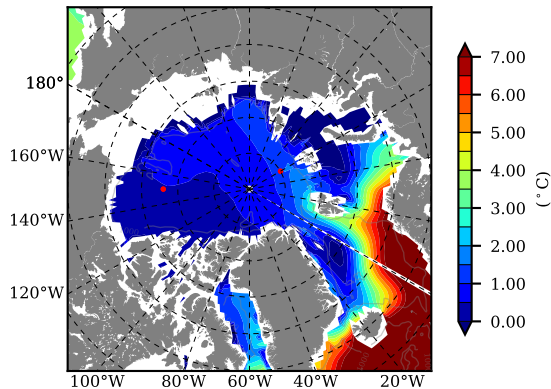

BCTGR273CFSRAO1SC1 AW Max Temp over 2007

AW Max Temp from PHC 3.0

BCTGR273CFSRAO1SC1 AW Max Temp depth

AW Max Temp depth from PHC 3.0