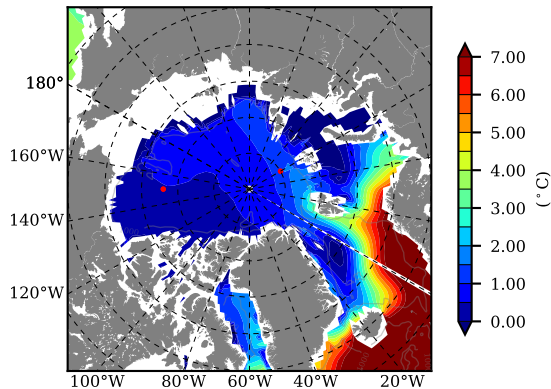

BCTGR273CFSRAO1SC1 AW Max Temp over 2008

AW Max Temp from PHC 3.0

BCTGR273CFSRAO1SC1 AW Max Temp depth

AW Max Temp depth from PHC 3.0