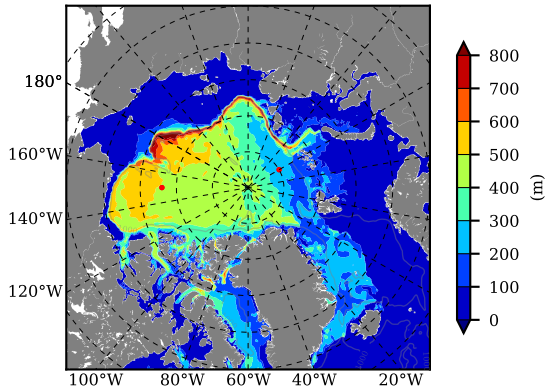

BCTGR273CFSRAO1SC1 AW Max Temp over 2008

AW Max Temp from PHC 3.0

BCTGR273CFSRAO1SC1 AW Max Temp depth

AW Max Temp depth from PHC 3.0