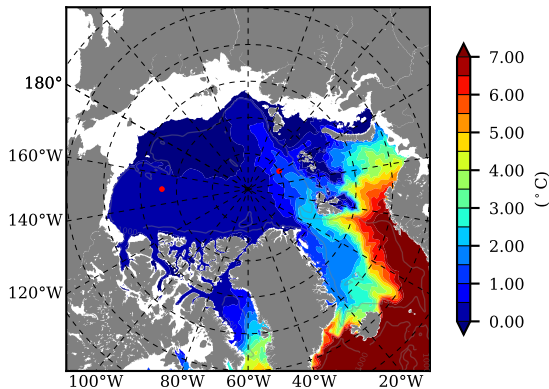

BCTGR273CFSRAO1SC1 AW Max Temp over 2008

AW Max Temp from PHC 3.0

BCTGR273CFSRAO1SC1 AW Max Temp depth

AW Max Temp depth from PHC 3.0